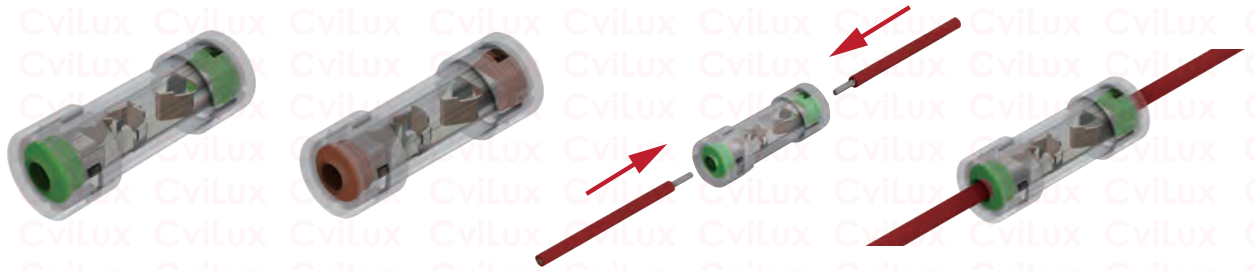

CPB1 Waterproof Connector